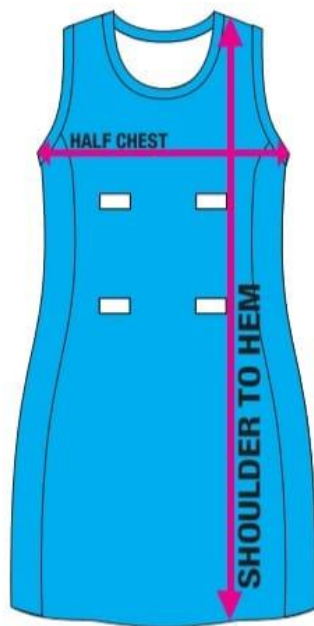

DYENAMIC
SUBLIMATION

Ladies Netball A-Line Dress
Style No: LD001N
Size Range: 8-24

Size	6	8	10	12	14	16	18	20	22	24
Length (from shoulder to hem)	81	82	84	86	88	90	92	94	96	98
Half chest	38	41	43.5	46	48.5	51	53.5	56	58.5	61

All measurements above subject to +/- 1-2cm tolerance

DYENAMIC
SUBLIMATION

Kids Netball A-Line Dress
Style No: KD001N
Size Range: 4K-16K

Size	4K	6K	8K	10K	12K	14K	16K
Length (from shoulder to hem)	58cm	60cm	63cm	66cm	70cm	74cm	78cm
Half chest	28cm	30.5cm	33cm	35.5cm	38cm	40.5cm	43cm

All measurements above subject to +/- 1-2cm tolerance