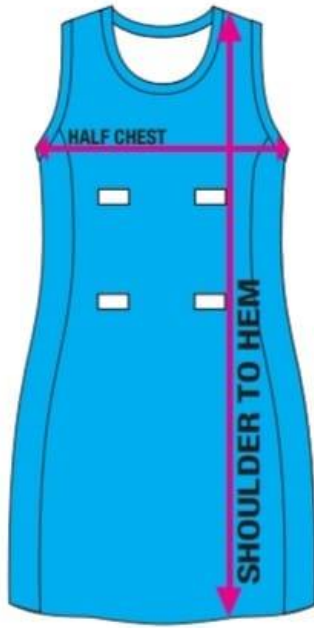

DYENAMIC
SUBLIMATION

Ladies Netball A-Line Dress
Style No: LD001N
Size Range: 8-24

Size	6	8	10	12	14	16	18	20	22	24
Length (from shoulder to hem)	81	82	84	86	88	90	92	94	96	98
Half chest	38	41	43.5	46	48.5	51	53.5	56	58.5	61

All measurements above subject to +/- 1-2cm tolerance

DYENAMIC
SUBLIMATION

Kids Netball A-Line Dress
Style No: KD001N
Size Range: 4K-16K

Size	4K	6K	8K	10K	12K	14K	16K
Length (from shoulder to hem)	58cm	60cm	63cm	66cm	70cm	74cm	78cm
Half chest	28cm	30.5cm	33cm	35.5cm	38cm	40.5cm	43cm

All measurements above subject to +/- 1-2cm tolerance