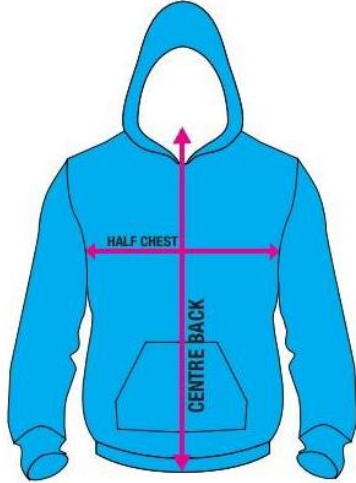

ADULTS SIZING

Men Kanga Hoodie
Style No: UT100
Size Range: 2XS-5XL

Size	2XS	XS	S	M	L	XL	2XL	3XL	4XL	5XL
Half Chest (cm)	54	56.5	59	62	65	68	72	76	80	84
Centre back (cm)	67.5	69	70.5	72	73.5	75	76.5	78	79.5	81

All measurements above subject to +/- 1-2cm tolerance

KIDS SIZING

Kids Kanga Hoodie
Style No: KH100
Size Range: 4K-16K

Size	4K	6K	8K	10K	12K	14K	16K
Half Chest	36.5	39	41.5	44	47	50	53
Centre back inc Waistband	49.5	51	52.5	54	55.5	57	58.5

All measurements above subject to +/- 1-2cm tolerance